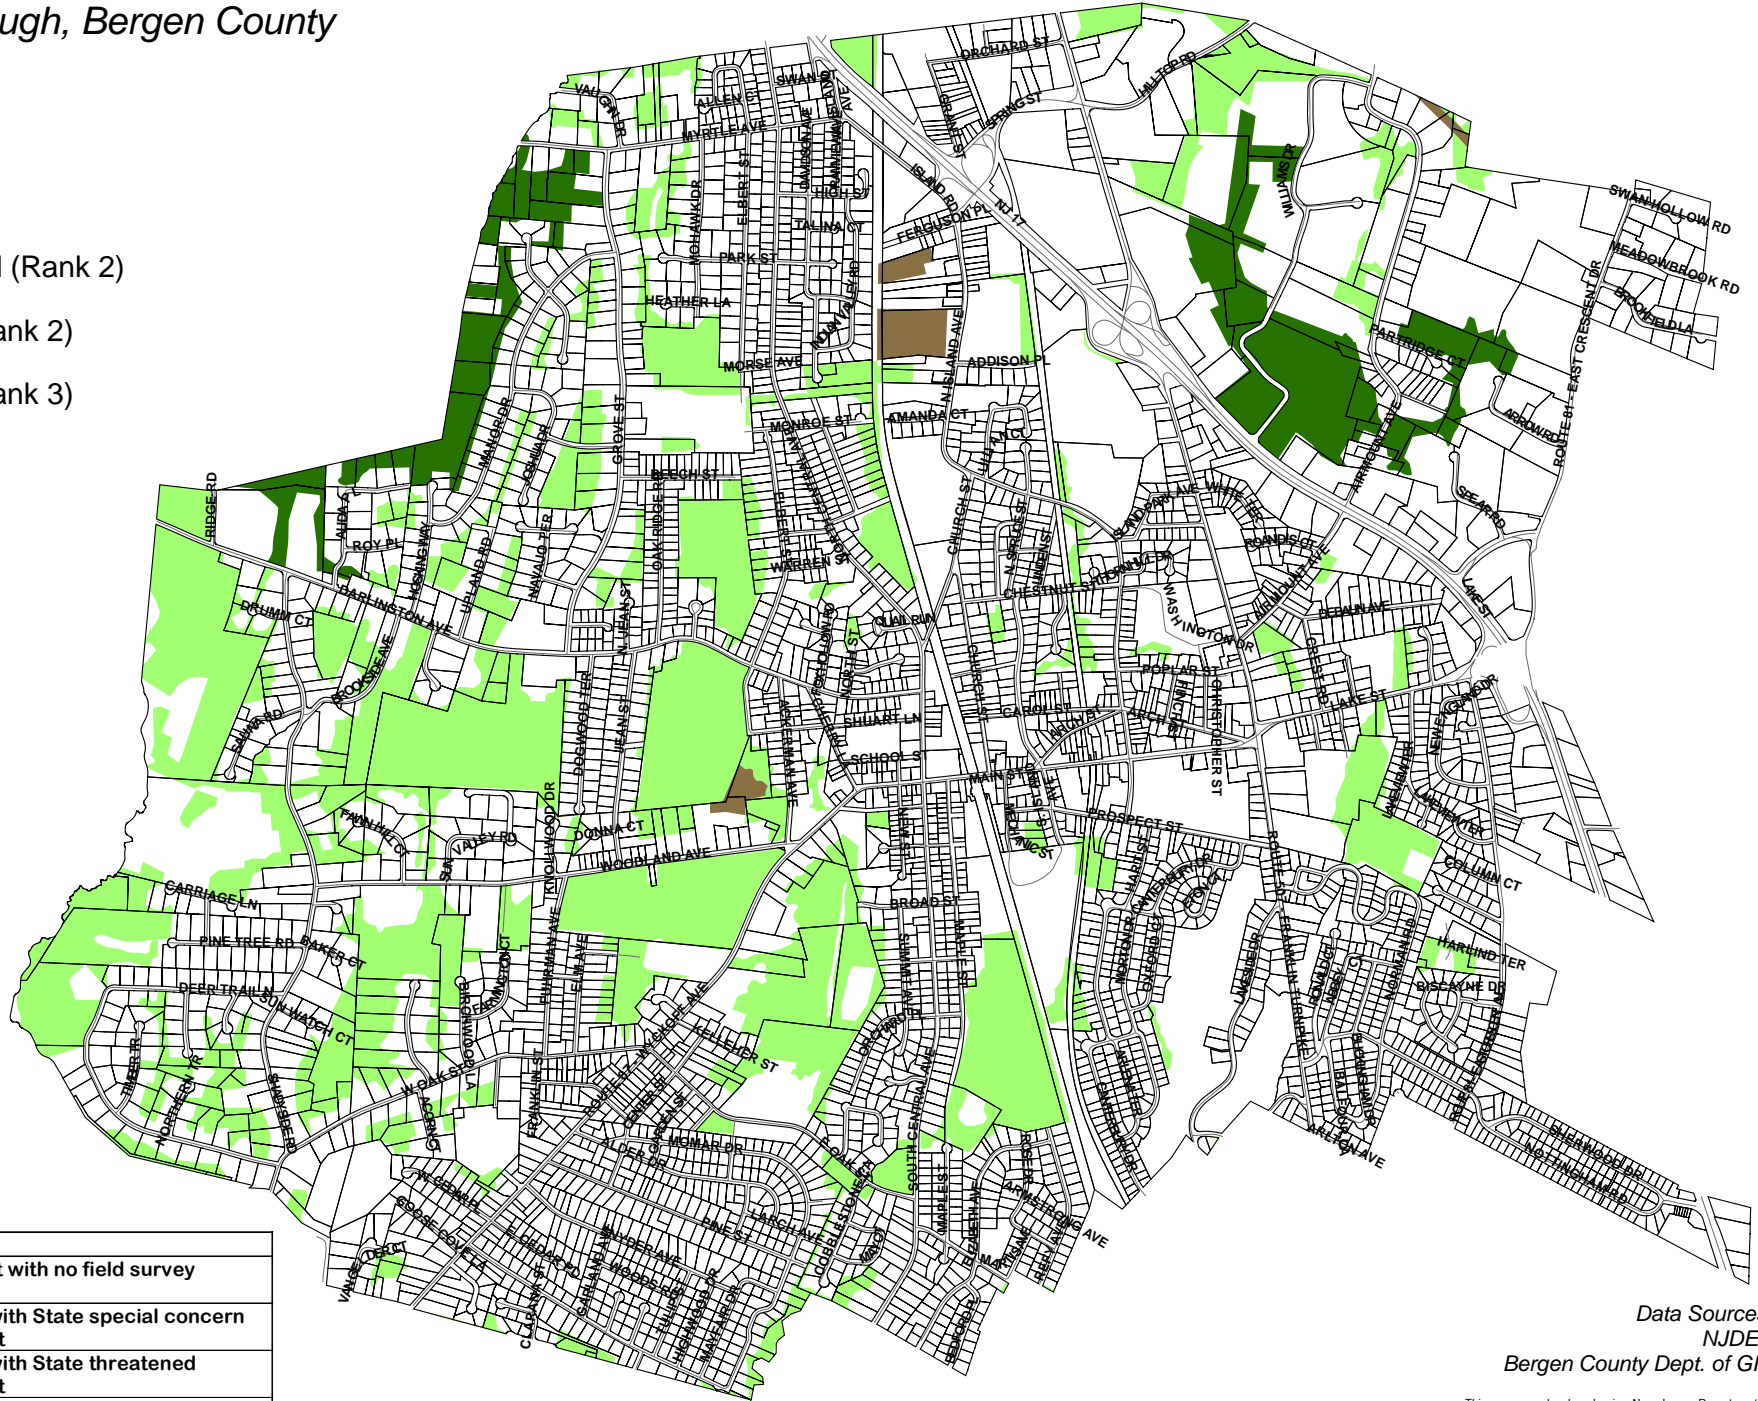

Critical Habitat - Forest and Grassland

Ramsey Borough, Bergen County

October 2006

Legend

-  Grassland (Rank 2)
-  Forest (Rank 2)
-  Forest (Rank 3)

Rank	Indication
1	Suitable habitat with no field survey conducted
2	Habitat patch with State special concern species present
3	Habitat patch with State threatened species present
4	Habitat patch with State endangered species present
5	Habitat patch with Federal threatened or endangered species present

0 0.25 0.5 Miles

Data Sources:
NJDEP
Bergen County Dept. of GIS

This map was developed using New Jersey Department of Environmental Protection Geographic Information System digital data, but this secondary product has not been NJDEP verified and is not State-authorized.