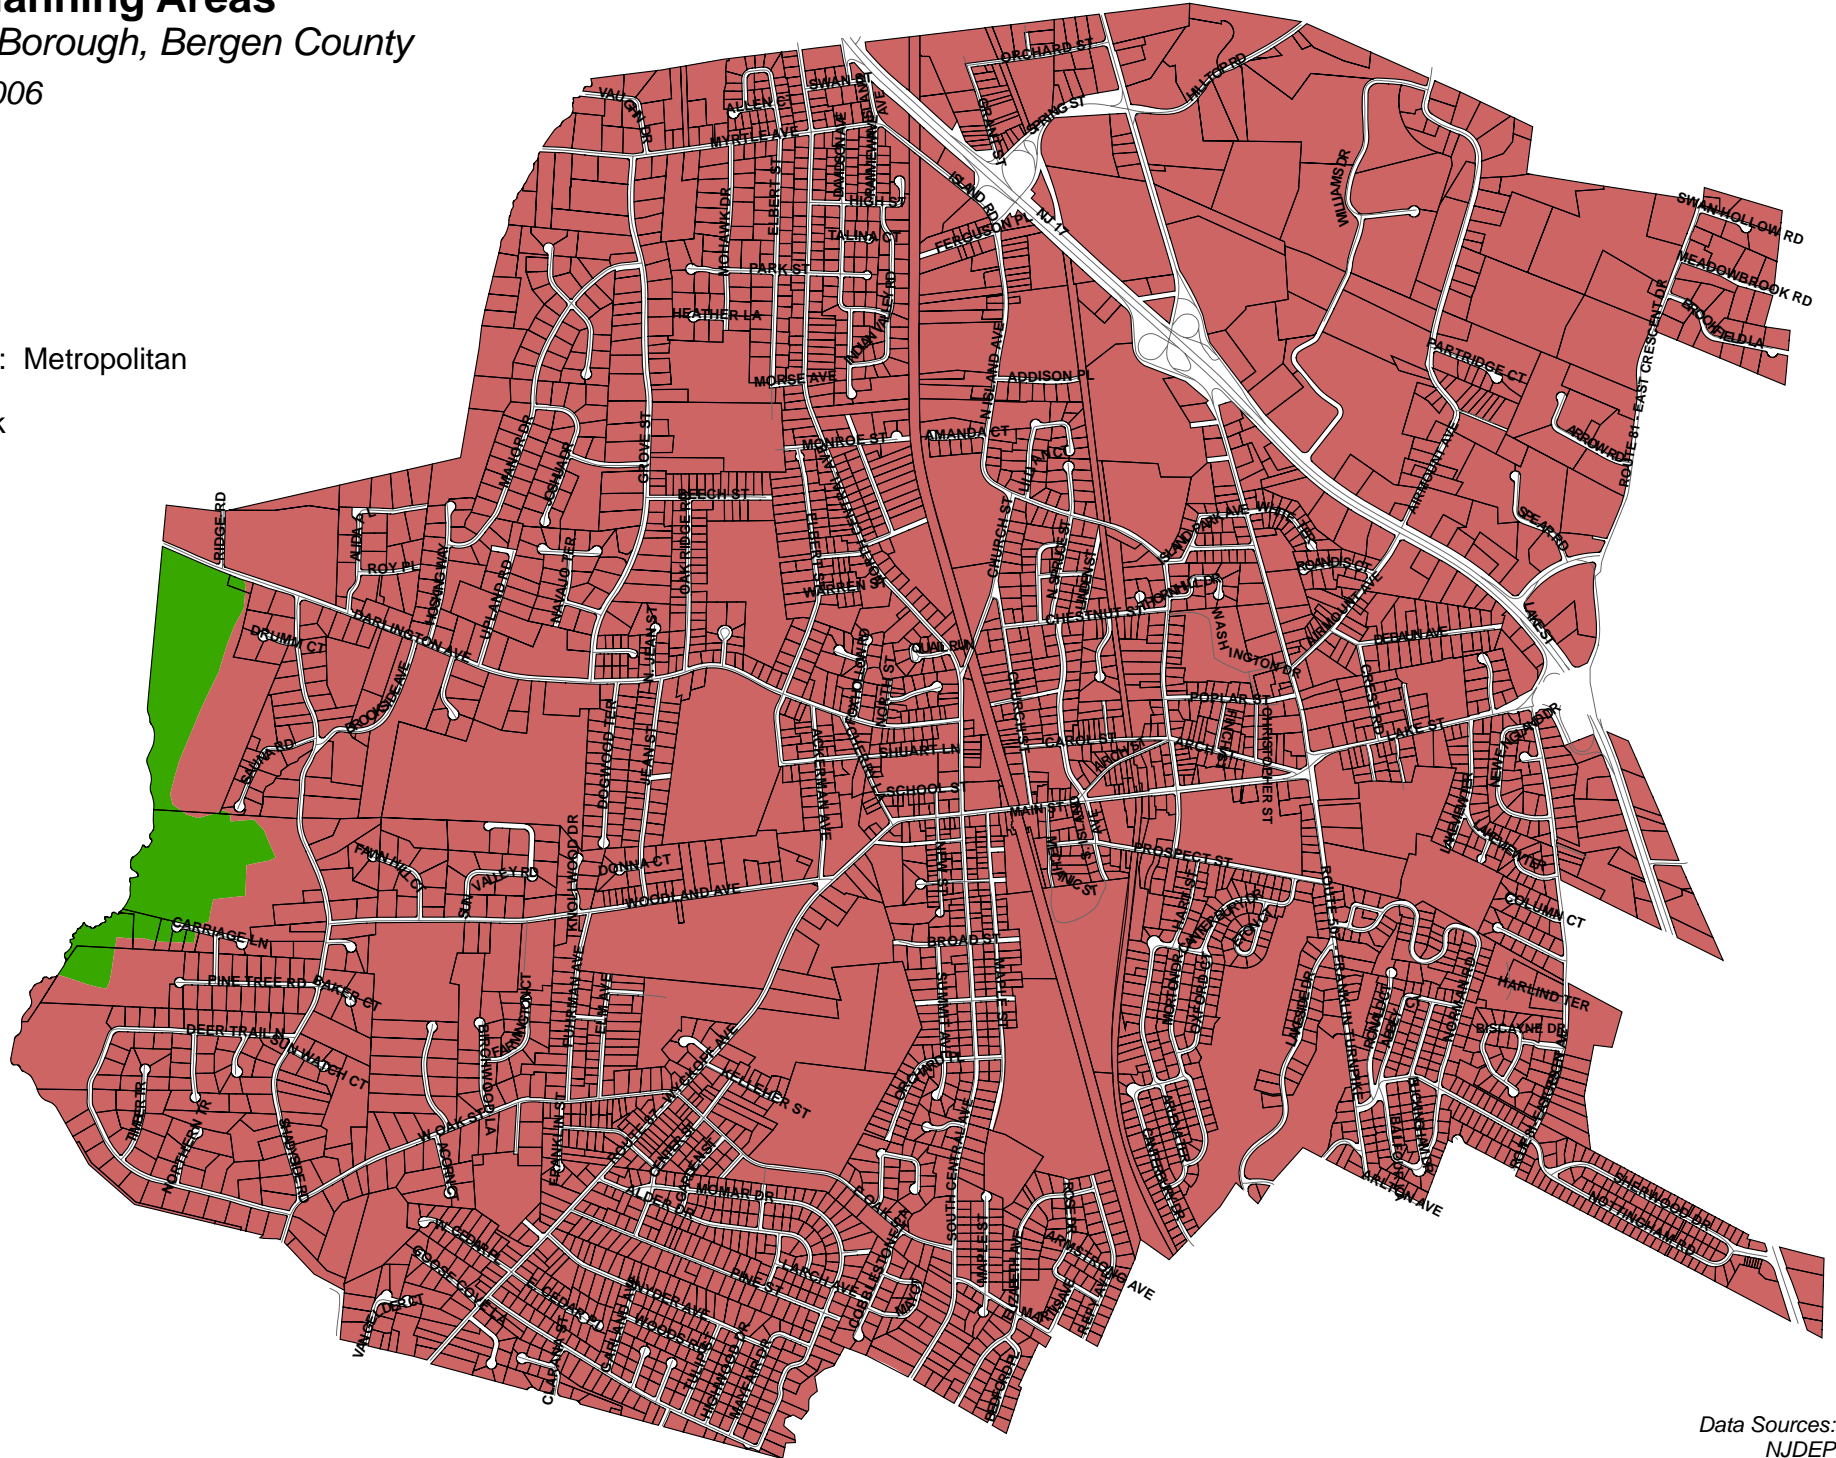

# State Planning Areas

## Ramsey Borough, Bergen County

October 2006

### Legend

- PA1: Metropolitan
- Park

This map was developed using New Jersey Department of Environmental Protection Geographic Information System digital data, but this secondary product has not been NJDEP verified and is not State-authorized.

Data Sources:  
NJDEP  
Bergen County Dept. of GIS  
Mapping Prepared by:  
Elizabeth C. McKenzie, P.P., P.A.