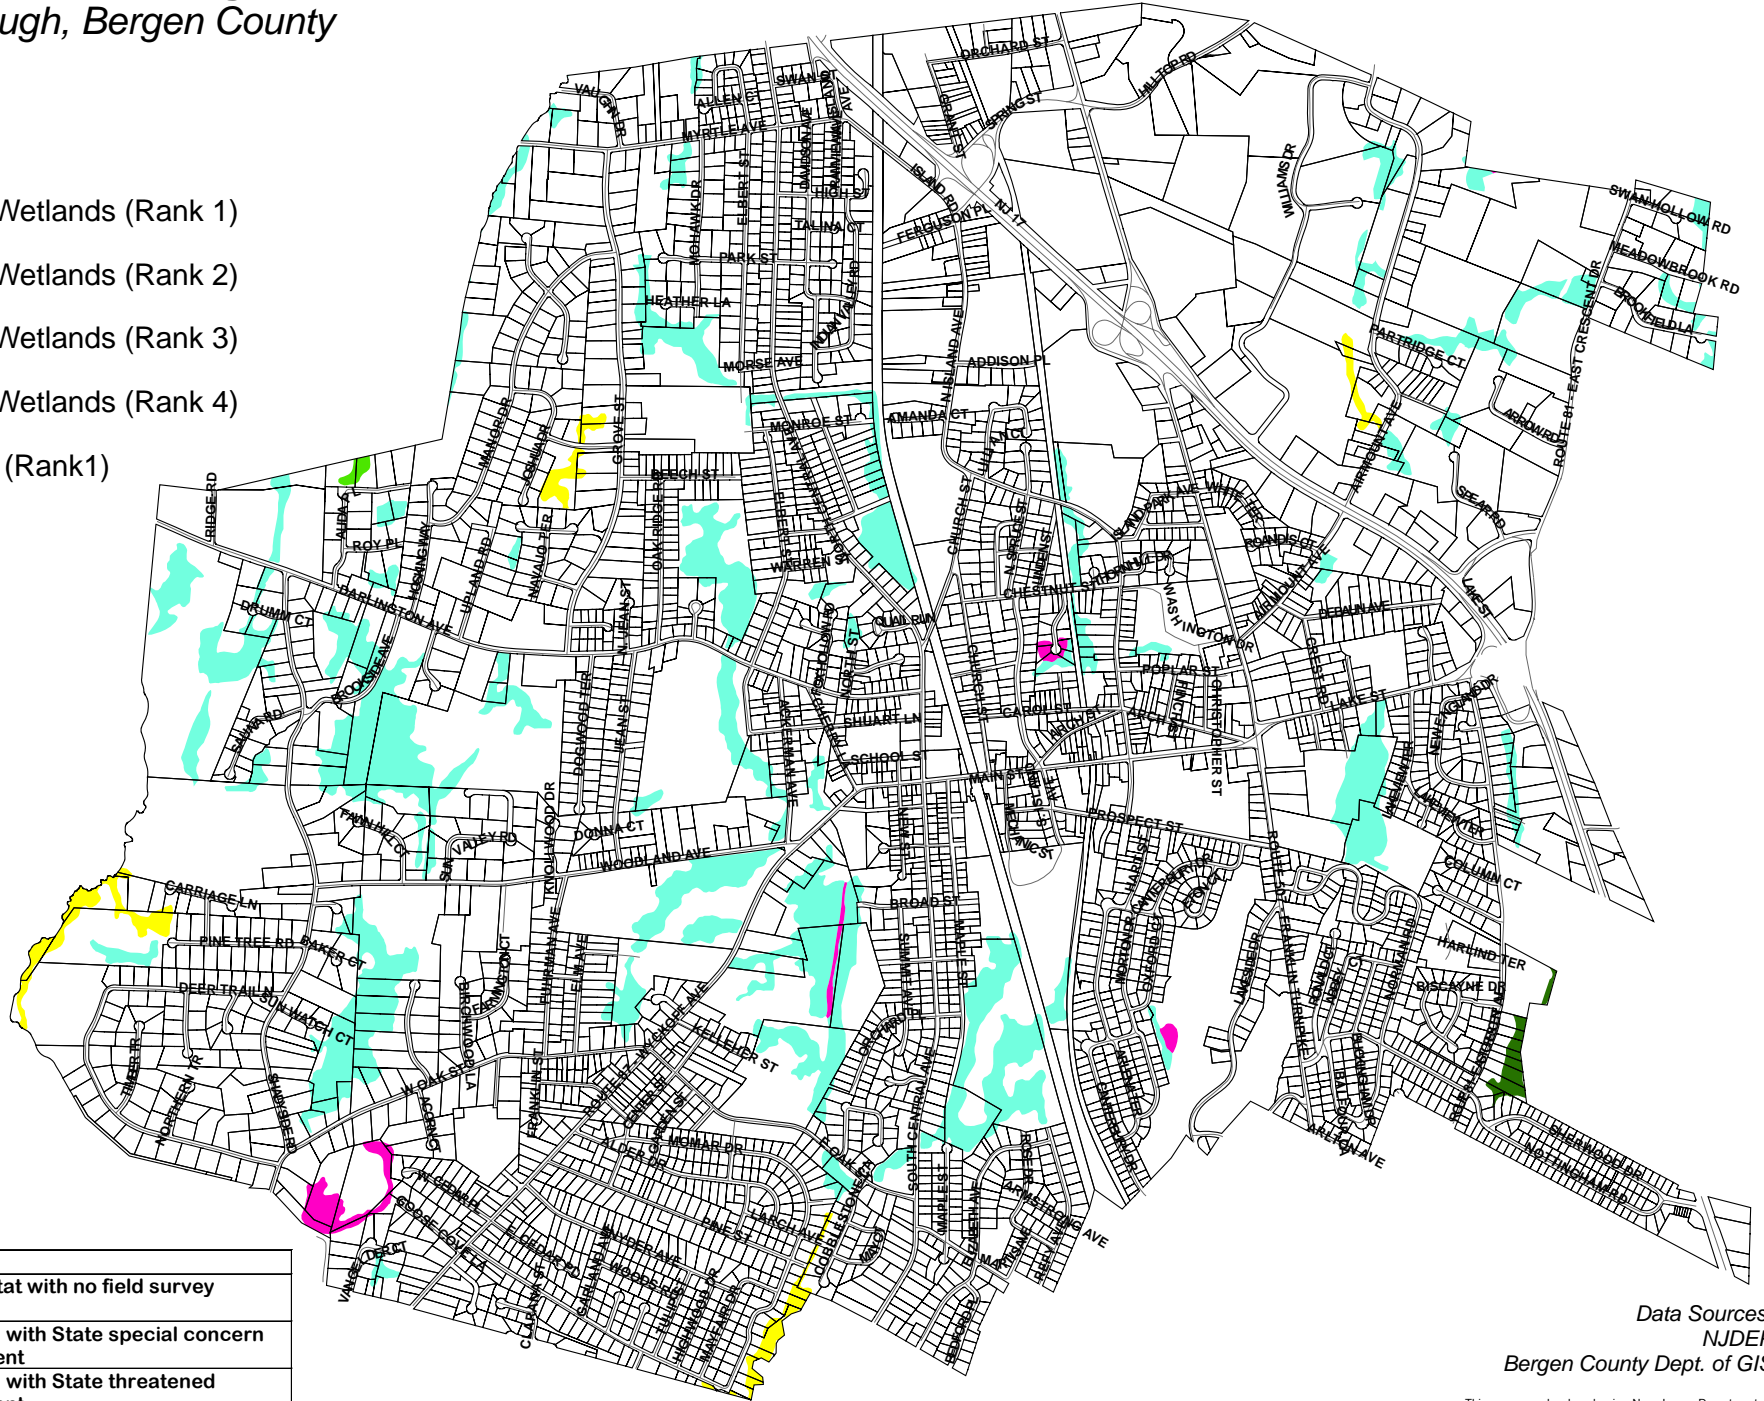

Critical Habitat - Emergent and Forested Wetlands

Ramsey Borough, Bergen County

October 2006

Legend

-  Forested Wetlands (Rank 1)
-  Forested Wetlands (Rank 2)
-  Forested Wetlands (Rank 3)
-  Forested Wetlands (Rank 4)
-  Emergent (Rank1)

Rank	Indication
1	Suitable habitat with no field survey conducted
2	Habitat patch with State special concern species present
3	Habitat patch with State threatened species present
4	Habitat patch with State endangered species present
5	Habitat patch with Federal threatened or endangered species present

Data Sources:
NJDEP
Bergen County Dept. of GIS

This map was developed using New Jersey Department of Environmental Protection Geographic Information System digital data, but this secondary product has not been NJDEP verified and is not State-authorized.