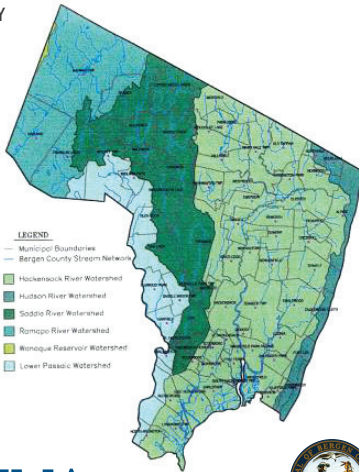

BERGEN COUNTY

OPEN HOUSE MEETING

BERGEN COUNTY WATERSHED PROJECT

Flood maps for Bergen County are being updated to better identify flood risk. Stop by any time between 4:00 p.m. and 8:00 p.m. on July 18, 2017 to learn how the new maps may affect your property's insurance.