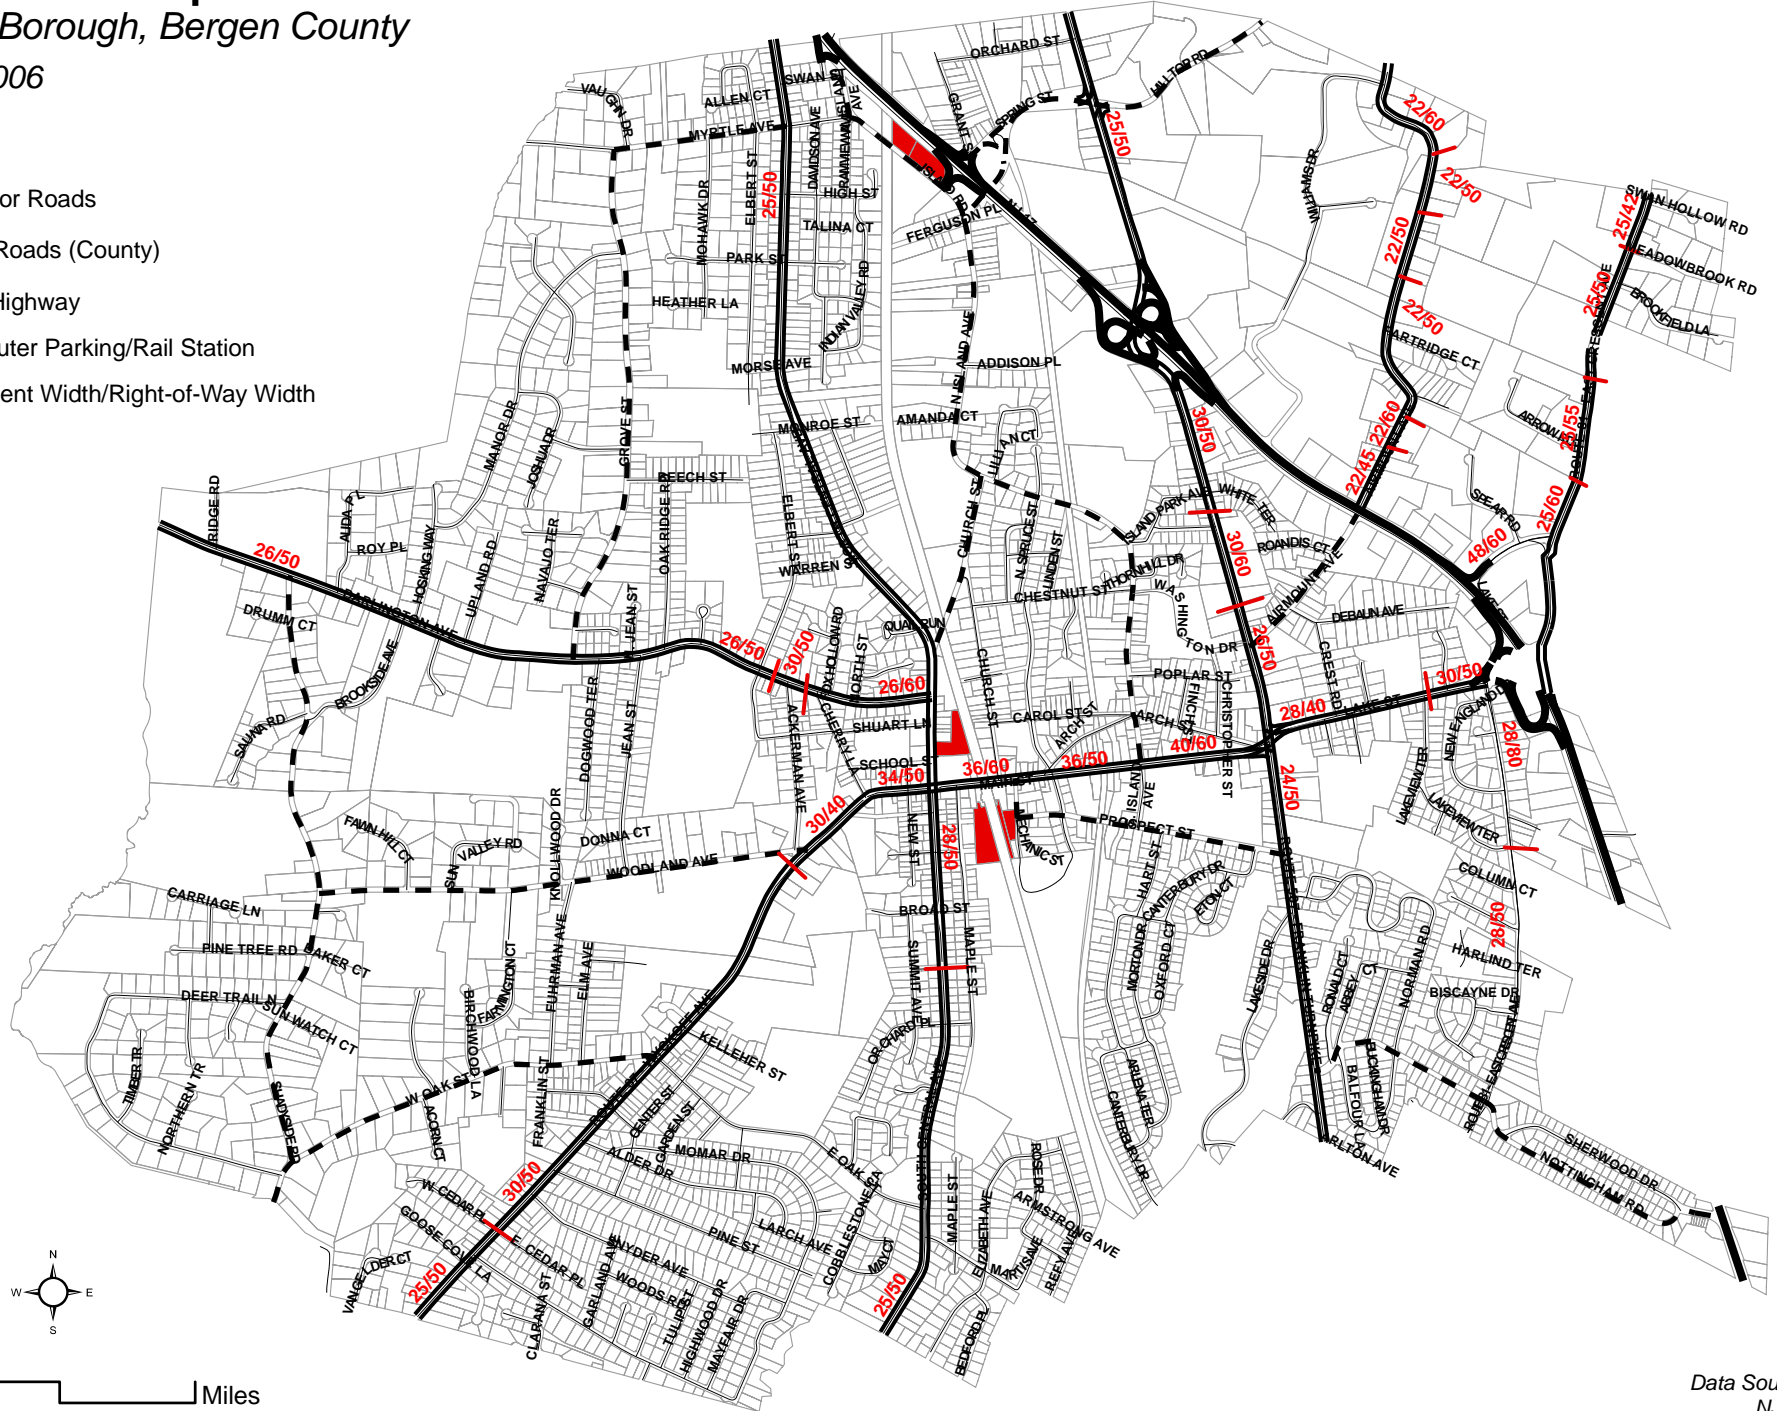

# Traffic and Transportation

## Ramsey Borough, Bergen County

October 2006

### Legend

- - - Collector Roads
- ==== Major Roads (County)
- State Highway
- Commuter Parking/Rail Station
- ## Pavement Width/Right-of-Way Width

Data Sources:  
NJDEP

This map was developed using New Jersey Department of Environmental Protection Geographic Information System digital data, but this secondary product has not been NJDEP verified and is not State-authorized.